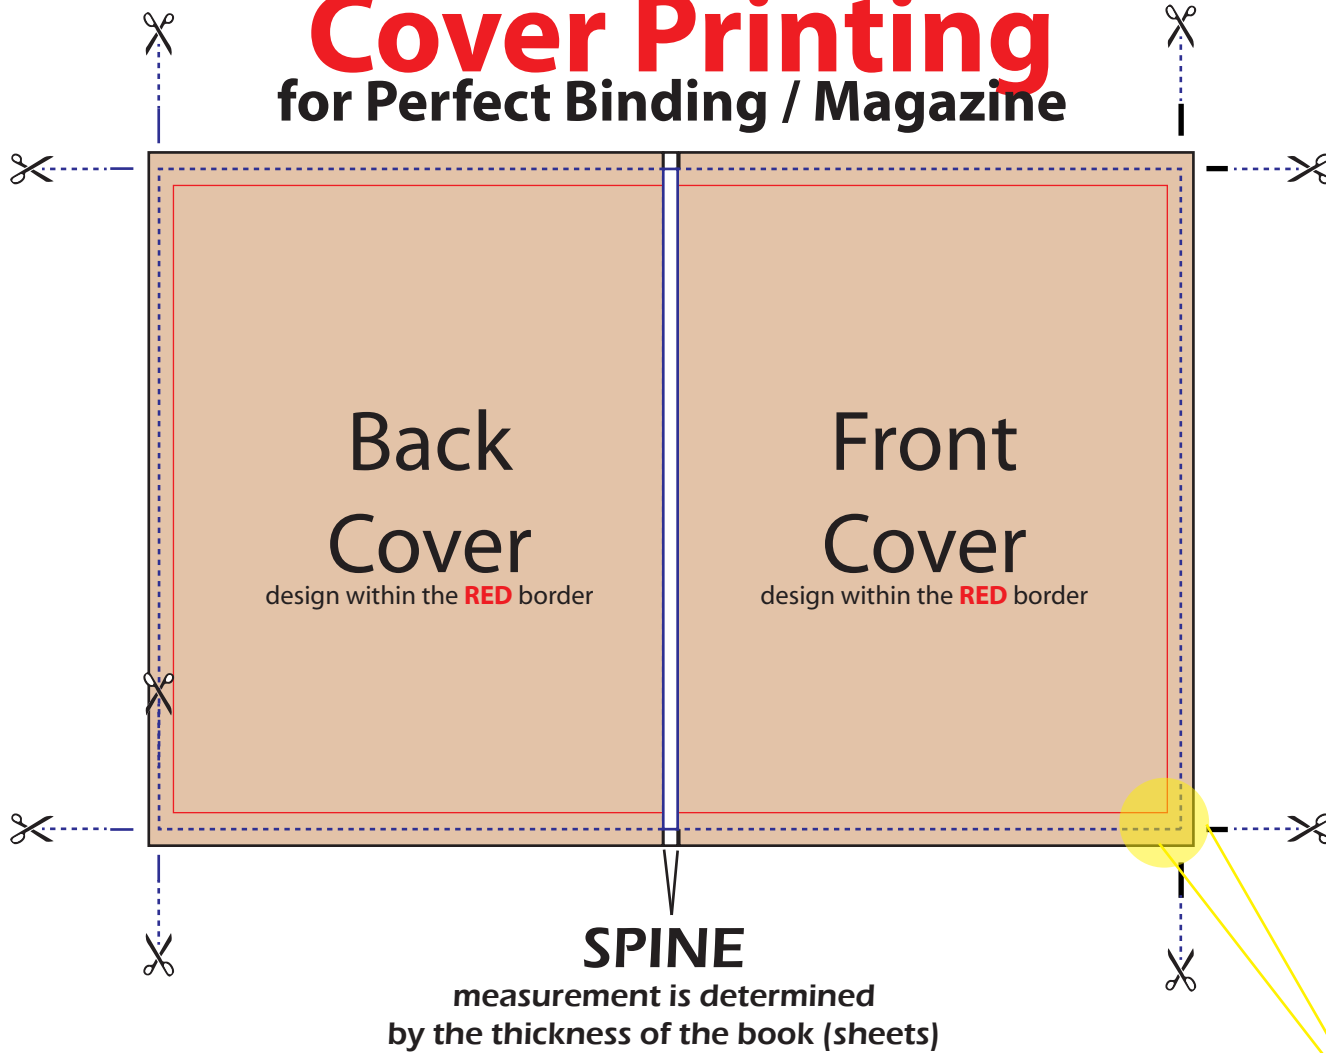

Cover Printing

for Perfect Binding / Magazine

Custom size Printing

-  BLUE LINE - final size
-  RED LINE - Safe zone (to avoid any text/image get trimmed off)
-  BLACK LINE - Bleed